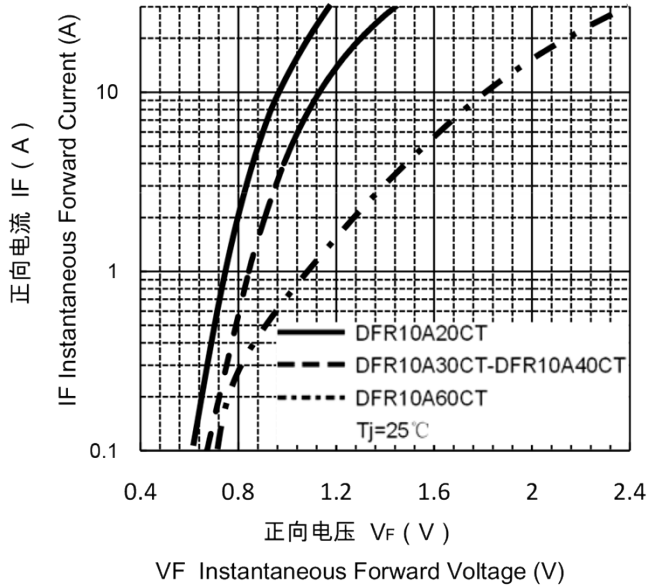

特性曲线 Characteristic Curves

正向特性曲线 (典型值)

TYPICAL FORWARD CHARACTERISTIC

正向电流降额曲线

FORWARD CURRENT DERATING CURVE

浪涌特性曲线 (最大值)

MAXIMUM NON REPETITIVE
PEAK FORWARD SURGE CURRENT

反向特性曲线

TYPICAL REVERSE CHARACTERISTICS