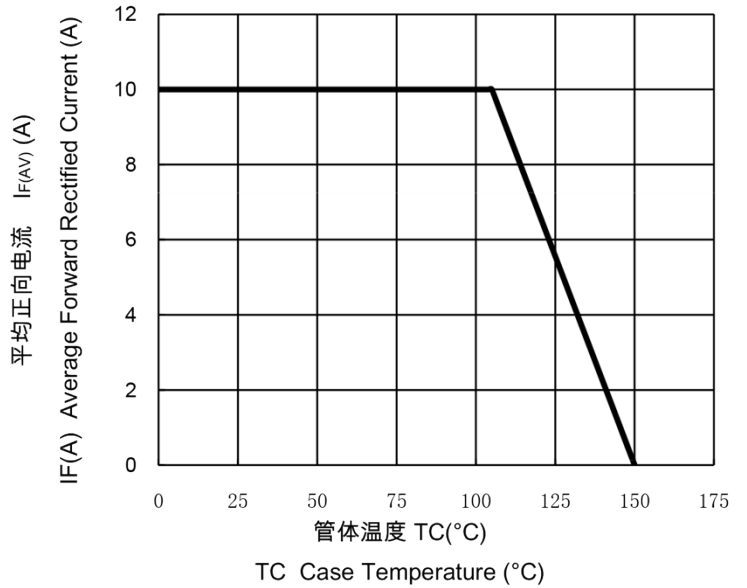

特性曲线 Characteristic Curves

正向特性曲线 (典型值)

TYPICAL FORWARD CHARACTERISTIC

正向电流降额曲线

FORWARD CURRENT DERATING CURVE

浪涌特性曲线 (最大值)

MAXIMUM NON REPETITIVE
PEAK FORWARD SURGE CURRENT

反向特性曲线

TYPICAL REVERSE CHARACTERISTICS