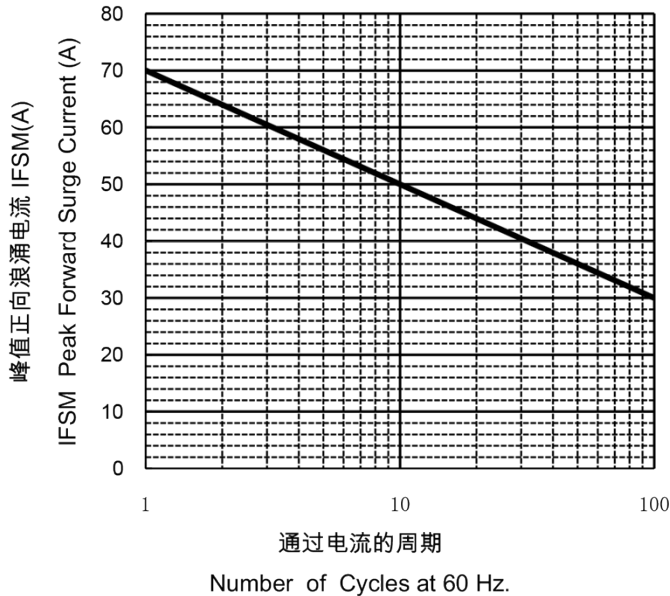

特性曲线 Characteristic Curves

正向特性曲线 (典型值)

TYPICAL FORWARD CHARACTERISTIC

正向电流降额曲线

FORWARD CURRENT DERATING CURVE

浪涌特性曲线 (最大值)

MAXIMUM NON REPETITIVE
PEAK FORWARD SURGE CURRENT

反向特性曲线

TYPICAL REVERSE CHARACTERISTICS